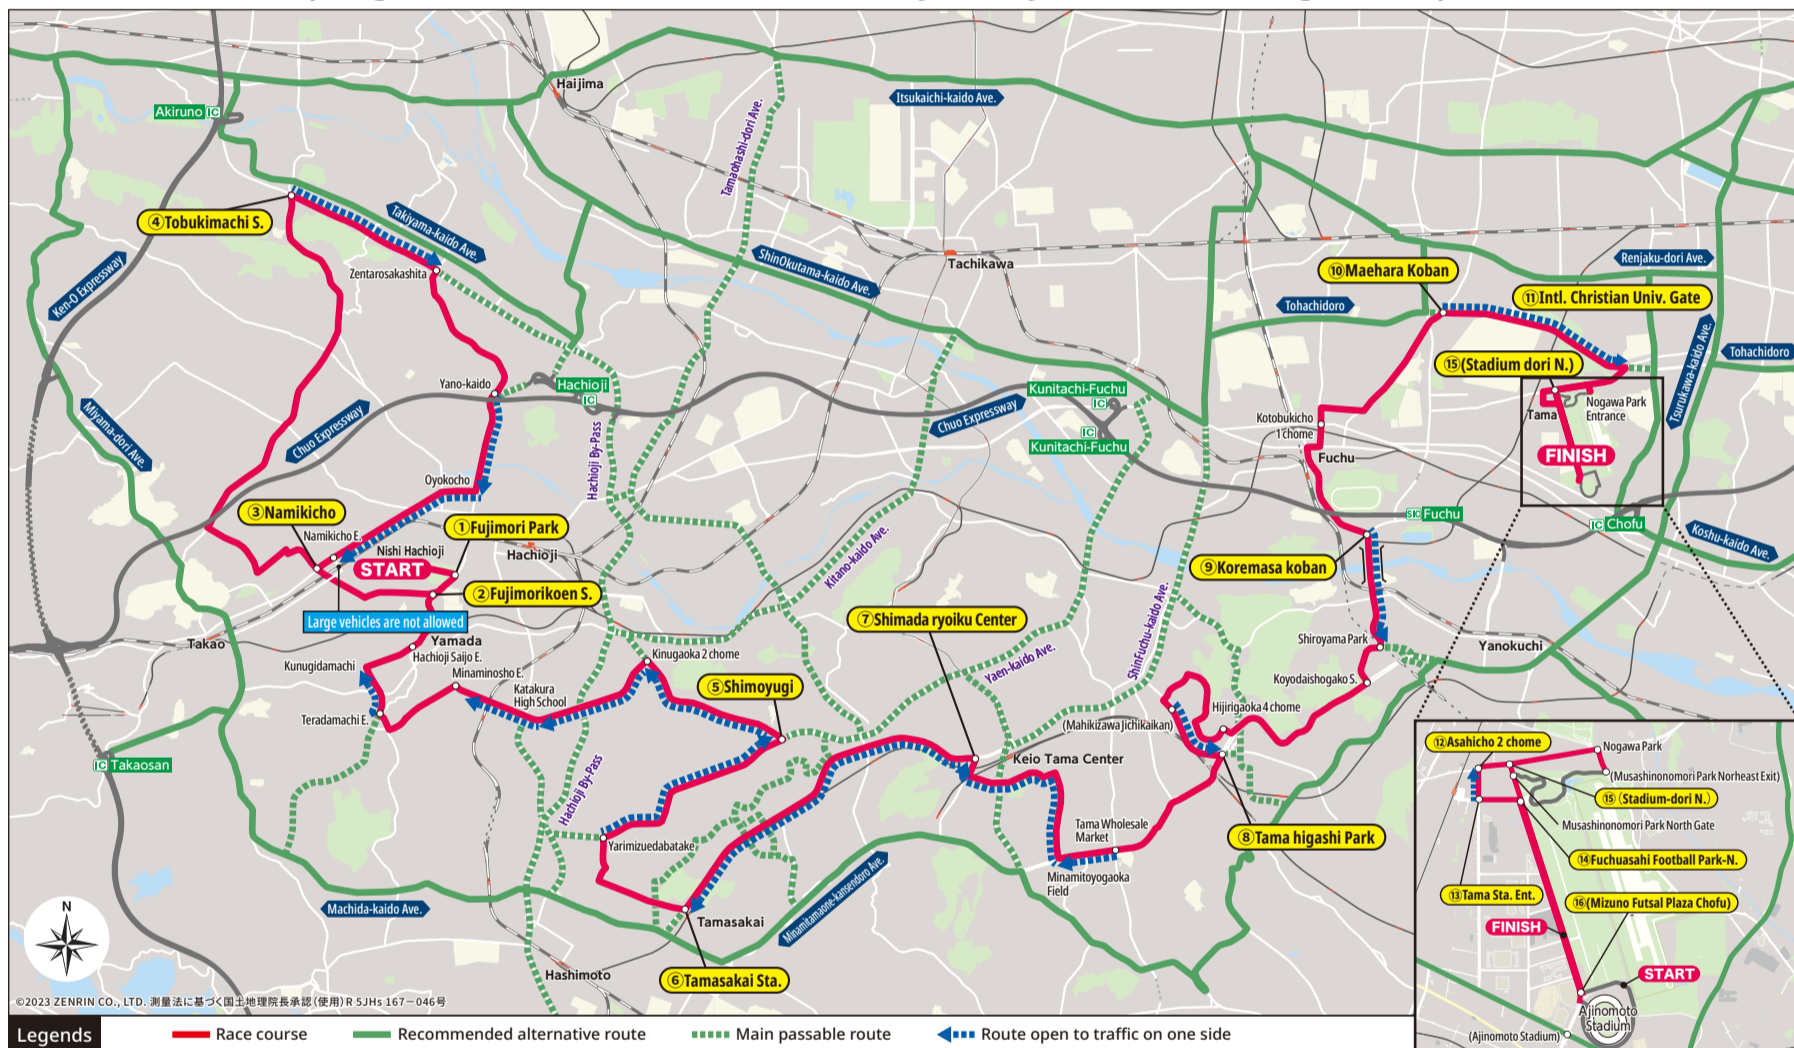

Start: Fujimori Park (Hachioji City) ~ Finish: Stadium street (in front of Musashinonomori Park)

Para Cycling Race (Men's & Women's) Starts at **8:00** (Men's) / at **8:55** (Women's)

Start: ajiopen Square (next to Ajinomoto Stadium) ~ Finish: Stadium street (in front of Musashinonomori Park)

We apologize for the inconvenience, and thank you for your understanding and cooperation.

Note: For details, please check the city (area) version of the flyer.

Section (course)	Road (including popular name)	Regulation time
① Fujimori Park ~ ② Fujimorikoen South	Hachioji Shiroyama-sen	8:00 - 9:45
② Fujimorikoen South ~ ③ Namikicho	Daimachi Sanda-sen ~ Yamatamachi Namiki-sen	8:00 - 10:20
③ Namikicho ~ ④ Tobukimachi South	Koshukaido ~ Shin Takiyama-kaido	8:15 - 10:05
④ Tobukimachi South ~ ③ Namikicho	Takao-kaido ~ Yokoyama Route 311	8:25 - 10:20
② Fujimorikoen South ~ ⑤ Shimoyugi	Hachioji Shiroyama-sen ~ Yaen-kaido	8:00 - 10:35
⑤ Shimoyugi ~ ⑥ Tamasakai Sta.	Yugi-kaido ~ Tamasakai-dori	8:15 - 10:45
⑥ Tamasakai Sta. ~ ⑦ Shimada ryoiku Center	Tama New Town-dori	8:25 - 10:55
⑦ Shimada ryoiku Center ~ ⑧ Tama higashi Park	Oyama Kotta-sen ~ Minamitamane-kansendoro	8:35 - 11:05
⑧ Tama higashi Park ~ ⑨ Koremasa Koban	Metropolitan road 18 ~ Fuchu-kaido	8:50 - 11:20
⑨ Koremasa Koban ~ ⑩ Maehara Koban	Fuchu-kaido ~ Koganei-kaido	9:05 - 11:30
⑩ Maehara Koban ~ ⑪ Int'l Christian Univ. Gate	Tohachidoro	9:15 - 11:35
⑪ Int'l Christian Univ. Gate ~ ⑫ Asahicho 2 chome ~ ⑬ Tama Sta. Ent ~ ⑭ Fuchuasahi Football Park North	Hitomi-kaido ~ Tamaekihigashi-dori	6:30 - 11:35
⑮ (Stadium-dori North) ~ ⑯ (Mizuno Futsal Plaza Chofu)	Stadium-dori	6:00 - 11:40